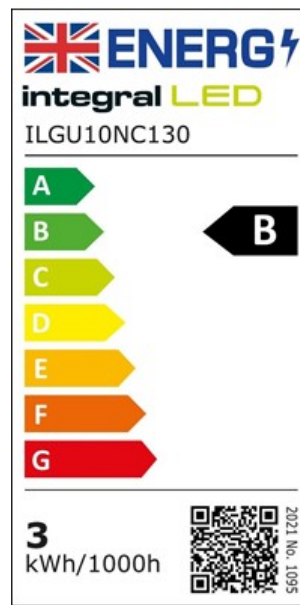

Packaging

Package Weight (g):	41
Package Length (mm):	62
Package Width (mm):	48
Package Depth (mm):	48
Qty per euro pallet:	4000

Portal.integral-led.com