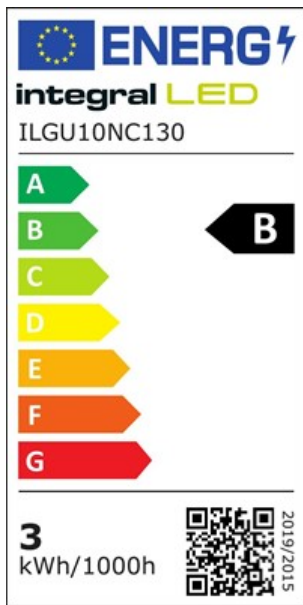

Packaging

Package Weight (g):	41
Package Length (mm):	62
Package Width (mm):	48
Package Depth (mm):	48
Qty per euro pallet:	4000

Portal.integral-led.com