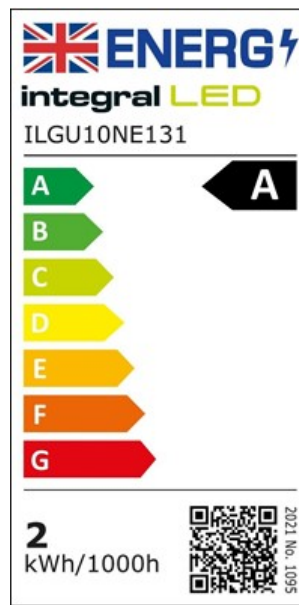

Packaging

Package Weight (g):	41
Package Length (mm):	62
Package Width (mm):	48
Package Depth (mm):	48
Qty per euro pallet:	4000

[Portal.integral-led.com](https://portal.integral-led.com)