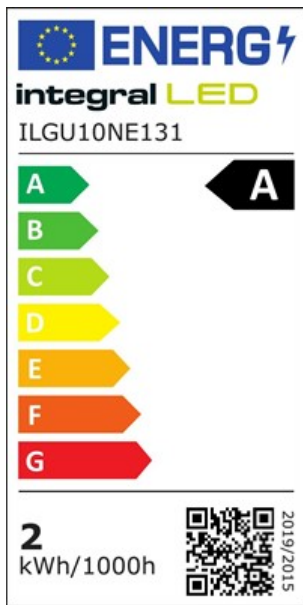

Packaging

Package Weight (g):	41
Package Length (mm):	62
Package Width (mm):	48
Package Depth (mm):	48
Qty per euro pallet:	4000

[Portal.integral-led.com](https://portal.integral-led.com)