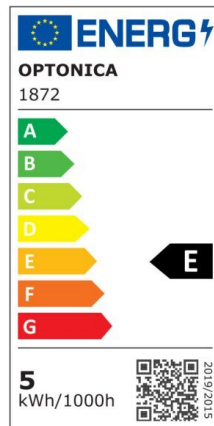

LED Filament Bulb R50 E14

Power

5W

Light color

Warm
White
(WW)

CE

RoHS

Technical specifications

Catalog number	1872
Beam angle	150°
Brand	Optonica
Product Code	SP5-A6
Candela	129 cd
Color Code	828

Color Designation	Warm White (WW)
Correlated Color Temperature	2700K
Dimmable	No
EAN Code	3800156618725
Energy Consumption	5 kWh/1000h
Energy Efficiency Label	E
Flux	600 lm
FLUX per watt	120lm/W
Input voltage	AC175-265V
Instant On	0.2s
IP	20
Items per box	100
Items per pack	1
Life span	25 000 Hours
Lumen maintenance at end of service life	70%
Material	Glass
Mercury Free	Yes
On/Off Cycles	25 000x
Operating Frequency	50-60Hz
Power	5W
Power Factor	0.5
Power LED	5W
Ra ≥	80
Size of Box	605x305x210 mm
Size of package	90x50x50 mm
Size of product	50x82 mm
Socket	E14
Temperature	-30°C / +50°C
Warranty	2 Years
Wattage Equivalent	40W
Weight of Product	45 gr.