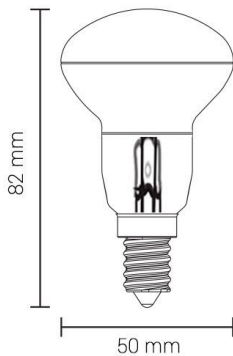

LED Filament Bulb R50 E14

Power

5W

Light color

Warm
White
(WW)

CE

RoHS

Technical specifications

Catalog number	1872
Beam angle	150°
Brand	Optonica
Product Code	SP5-A6
Candela	129 cd
Color Code	828

Color Designation	Warm White (WW)
Correlated Color Temperature	2700K
Dimmable	No
EAN Code	3800156618725
Energy Consumption	5 kWh/1000h
Energy Efficiency Label	E
Flux	600 lm
FLUX per watt	120lm/W
Input voltage	AC175-265V
Instant On	0.2s
IP	20
Items per box	100
Items per pack	1
Life span	25 000 Hours
Lumen maintenance at end of service life	70%
Material	Glass
Mercury Free	Yes
On/Off Cycles	25 000x
Operating Frequency	50-60Hz
Power	5W
Power Factor	0.5
Power LED	5W
Ra ≥	80
Size of Box	605x305x210 mm
Size of package	90x50x50 mm
Size of product	50x82 mm
Socket	E14
Temperature	-30°C / +50°C
Warranty	2 Years
Wattage Equivalent	40W
Weight of Product	45 gr.